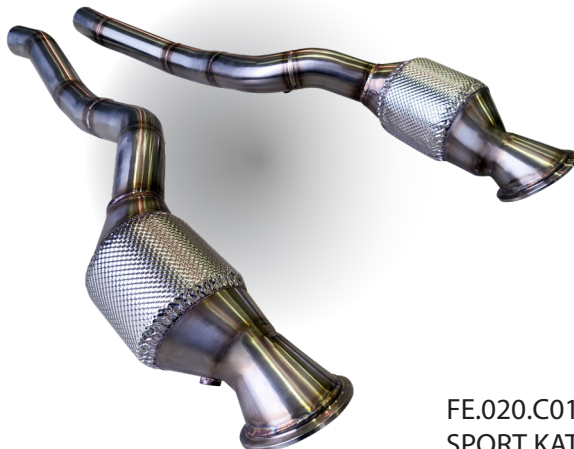

FERRARI

812 / SUPERFAST / GTS

FE.019.C01
EXHAUST WITH VALVES

FE.020.C01
SPORT KAT

FE.021.C01
CENTRAL SECTION

For more information: marketing.tflitaly@gmail.com +39 3283348810

www.tfl-italy.it