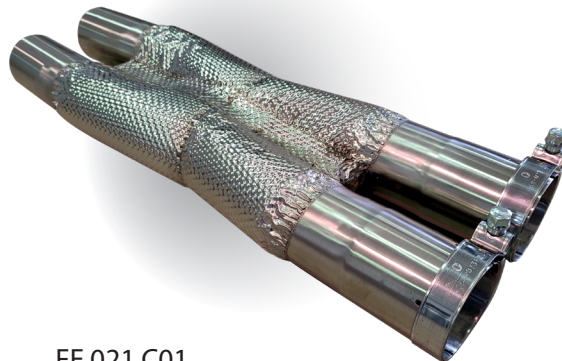

FERRARI

812 / SUPERFAST / GTS

FE.019.C01
EXHAUST WITH VALVES

FE.020.C01
SPORT KAT

FE.021.C01
CENTRAL SECTION

For more information: marketing.tflitaly@gmail.com +39 3283348810

www.tfl-italy.it